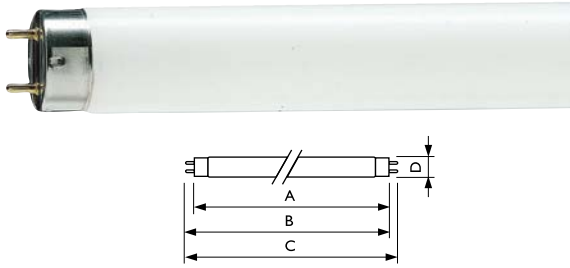

TL-D Standard Colours

Low-wattage standard colour tubes with shorter length and moderate colour rendering.

Product ID	A max.	B max.	C max.	D max.
10W	331.5	338.6	345.7	28
15W	437.4	444.5	451.6	28

Dimensions in mm

TL-D STANDARD COLOURS

Shortcode	Wattage (W)	Cap Base	Luminous Flux Lamp (lm)	Average Lifetime (hrs)	Colour Rendering Index (Ra)	Min Order Quantity	Carton Qty
TLD10W33	10	G13	520	10000	60	25	25
TLD15W33	15	G13	960	10000	63	9	9

TL-D Coloured

Philips TL-D COLOUR lamps is a complete portfolio of strong and brilliant colours ranging from 18W-58W. That means more freedom to create great ambiance.

Product ID	A max.	B max.	C max.	D max.	E max.
18W	589.8	594.5	596.9	604	28
36W	1199.4	1204.1	1206.5	1213.6	28

Dimensions in mm

TLD COLOURED

Shortcode	Colour	Wattage (W)	Cap Base	Luminous Flux Lamp (lm)	Min Order Quantity	Carton Qty
TLD18W18	Blue	18	G13	400	25	25
TLD18W17	Green	18	G13	1300	25	25
TLD18W16	Yellow	18	G13	660	25	25
TLD36W18	Blue	36	G13	970	25	25
TLD36W16	Yellow	36	G13	1580	25	25