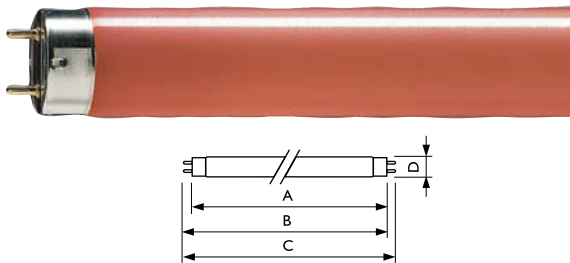

TL-D Standard Colours

Low-wattage standard colour tubes with shorter length and moderate colour rendering.

Product ID	A max.	B max.	C max.	D max.
10W	331.5	338.6	345.7	28
15W	437.4	444.5	451.6	28

Dimensions in mm

TL-D STANDARD COLOURS

Shortcode	Wattage (W)	Cap Base	Luminous Flux Lamp (lm)	Average Lifetime (hrs)	Colour Rendering Index (Ra)	Min Order Quantity	Carton Qty
TLD10W33	10	G13	520	10000	60	25	25
TLD15W33	15	G13	960	10000	63	9	9

TL-D Coloured

Philips TL-D COLOUR lamps is a complete portfolio of strong and brilliant colours ranging from 18W-58W. That means more freedom to create great ambiance.

Product ID	A max.	B max.	C max.	D max.	E max.
18W	589.8	594.5	596.9	604	28
36W	1199.4	1204.1	1206.5	1213.6	28

Dimensions in mm

TLD COLOURED

Shortcode	Colour	Wattage (W)	Cap Base	Luminous Flux Lamp (lm)	Min Order Quantity	Carton Qty
TLD18W18	Blue	18	G13	400	25	25
TLD18W17	Green	18	G13	1300	25	25
TLD18W16	Yellow	18	G13	660	25	25
TLD36W18	Blue	36	G13	970	25	25
TLD36W16	Yellow	36	G13	1580	25	25